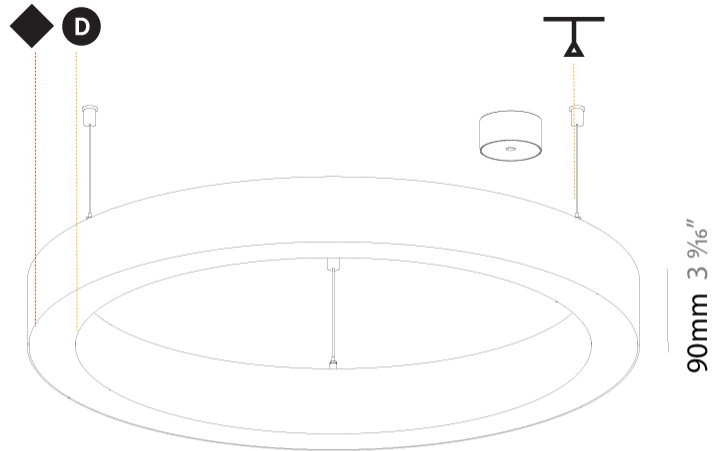

GENERAL

Series: Glorious
Subseries: Glorious Slim
Brand: Prolicht
Division: Architectural
Mounting Type: Suspension
Mounting Location: Ceiling
Subcategory: Ambient

PHYSICAL

Shape: Round
Diameter (mm): 800
Diameter (in): 31 1/2
Height (mm): 90
Height (in): 3 9/16
Max. Overall Height (mm): 2090
Max. Overall Height (in): 82 5/16
Light Distribution: Direct
Weight (kg): 6.772
Weight (lbs): 14.93
Diffuser: PMMA - Opal or Micro-Prism
Fixture Finish: SSR / BKV / CWI / CRY / HAB / UFT / ITA / RUA / FTG / MYG / LOD / PUS / FRO / FUP / KIA / POP / BLS / SPG / MEY / GOH / GUM / CHC / COM / ABZ / JAG / OBR / MOS / ROR
Fixture Material: Aluminum
Cable Details: 2000mm or 6000mm Transparent Cable

ELECTRICAL

Lamp Type: LED (Zhaga Standard)
Input Wattage (W): 52.1
Total Output Wattage (W): 48
Dimming: Tri-Mode (Non-Dimming and Phase Dimming (120Vac only) and 0-10V Dimming)
Driver Included: Yes
Driver Location: Integrated
Driver Type: Constant Current - Universal
Driver Class: Class 2
Input Voltage (V): 120 - 277
Constant Current (MA): 350

LED

Color Temperature (°K): 2700 / 3000 / 3500 / 4000
Max. Delivered Lumen (lm): 6237 / 6388 / 4979 / 6768
Nominal Lumen (lm): 7955 / 8148 / 6351 / 8632
CRI: >80 CRI
Efficiency (%): 88
Lamp Life (hrs): 50000

OPTICAL

Beam Angle: 110

RATINGS AND CERTIFICATIONS

Certified By: Certified for North American Standards
IP rating: IP20

Ø 670mm 26 3/8"

Ø 800mm 31 1/2"

90mm 3 9/16"